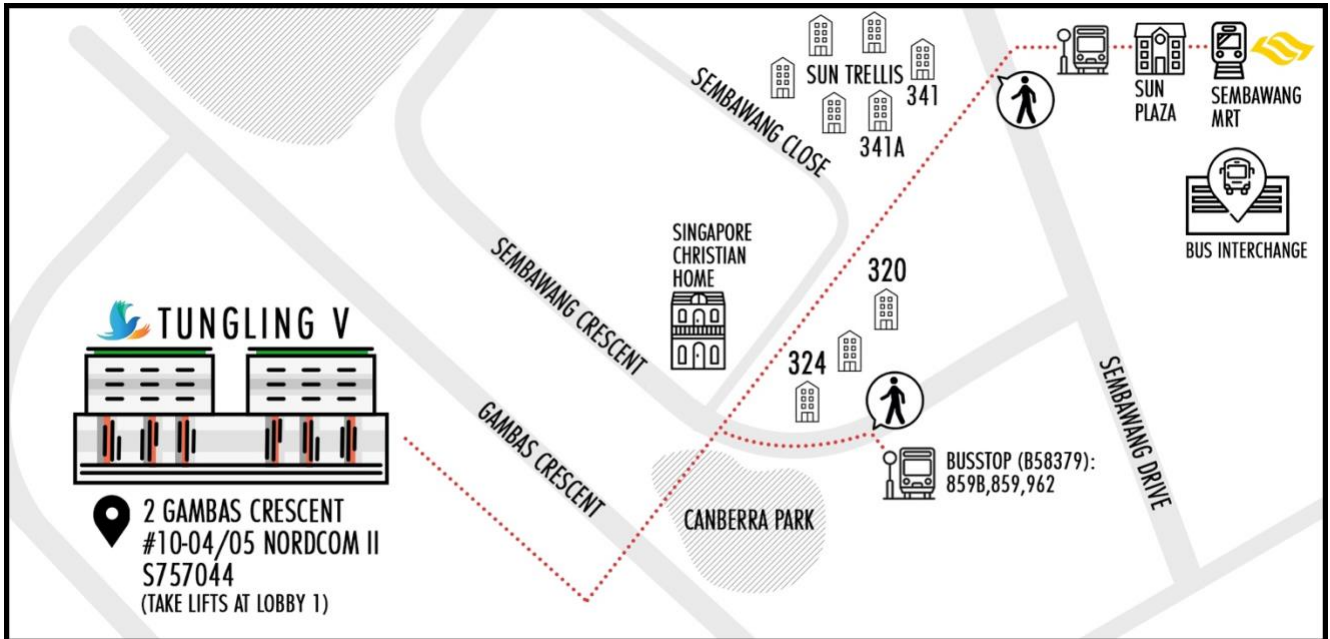

HOW TO GET HERE:

Address: 2 Gambas Crescent, #10-04/05 Nordcom II, S757044

Walking from Sembawang MRT (10mins walk):

- Exit MRT and head towards Sun Plaza Mall. Walk through it and exit by the main entrance at BreadTalk.
- Cross over to Sembawang Drive towards Blk 341 of Sun Trellis HDB Estate and continue towards Blk 320.
- Head towards Blk 324 and cross Sembawang Crescent to Canberra Park. Cut through the park towards Gambas Crescent.
- Head towards Nordcom II, Lobby 1, passing by MindChamps Pre-school. Take the lift to the 10th floor.

By Bus from Sembawang MRT:

- Walk towards Bus stop at Sun Plaza (B58251), Take bus 962.
- Alight at the 3rd stop. (B58379 at Blk 23 Parc Life)
- Cut across Canberra Park towards Gambas Crescent.
- Head towards Nordcom II, Lobby 1, passing by MindChamps Pre-school. Take the lift to the 10th floor.

Parking:

- Hourly parking is available at Nordcom II building.