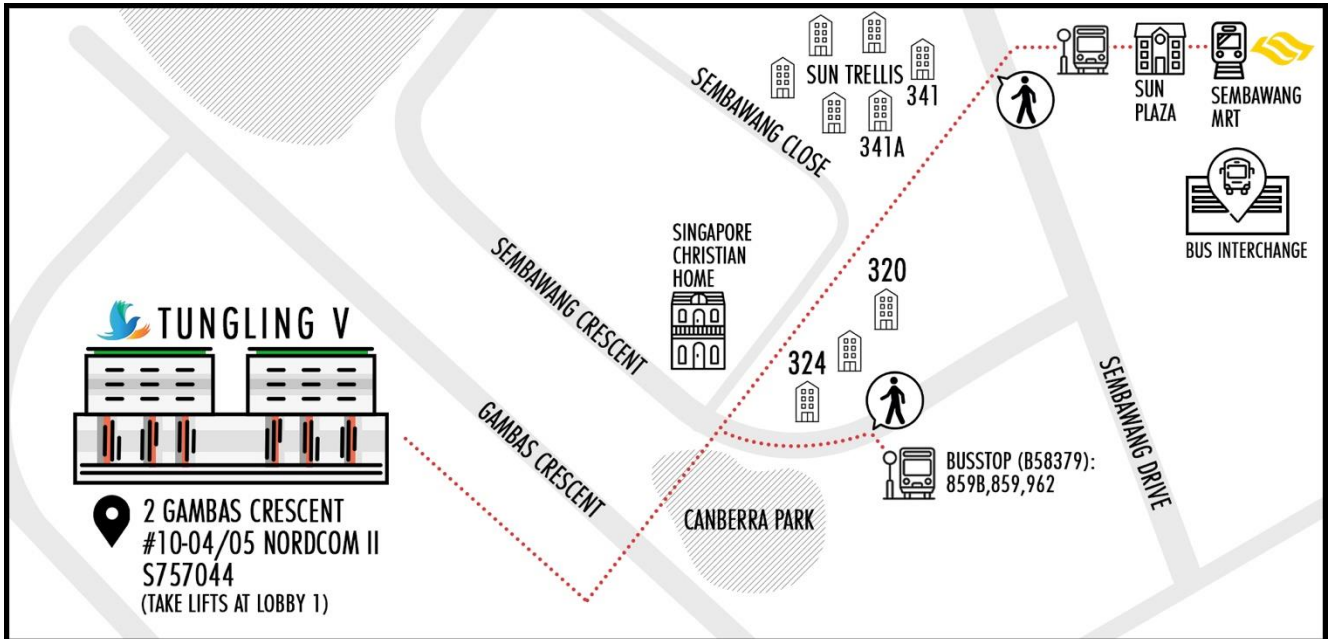

HOW TO GET HERE:

Address: 2 Gambas Crescent, #10-04/05 Nordcom II, S757044

Walking from Sembawang MRT (10mins walk):

- Exit MRT and head towards Sun Plaza Mall. Walk through it and exit by the main entrance at BreadTalk.
- Cross over to Sembawang Drive towards Blk 341 of Sun Trellis HDB Estate and continue towards Blk 320.
- Head towards Blk 324 and cross Sembawang Crescent to Canberra Park. Cut through the park towards Gambas Crescent.
- Head towards Nordcom II, Lobby 1, next to Agape little uni. Take the lift to the 10th floor.

By Bus from Sembawang MRT:

- Walk towards Bus stop at Sun Plaza (B58251), Take bus 962.
- Alight at the 3rd stop. (B58379 at Blk 23 Parc Life)
- Cut across Canberra Park towards Gambas Crescent.
- Head towards Nordcom II, Lobby 1, next to Agape little uni. Take the lift to the 10th floor.

Parking:

- Hourly parking is available at Nordcom II building.